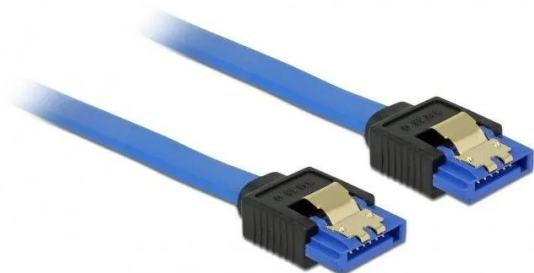

Item no.: 367802

84977 - Cable SATA 6 Gb/s female straight to SATA female straight 20 cm blue with gold

from **1,99 EUR**

Item no.: 367802
shipping weight: 0.10 kg
Manufacturer: Delock

Product Description

Description This SATA cable by Delock is used for the internal connection of various SATA devices, such as hard drives, controller cards or flash memory. It complies with the latest standard and supports a data transfer rate of up to 6 Gb/s and is downward compatible with the previous SATA versions, whereby only the respective transfer rate can be achieved. Additional locking when connecting the cable is made possible by the metal clips on the connectors. Technical data- Connectors: 1 x SATA 6 Gb/s 7 pin female straight > 1 x SATA 6 Gb/s 7 pin female straight- Data transfer rate up to 6 Gb/s- Backwards compatible with SATA 1.5 Gb/s and 3 Gb/s- Wire cross-section: 26 AWG- Colour: blue- With gold-coloured metal clip- Length without connectors: approx. 20 cm System requirements- One free SATA port Package contents- SATA cable