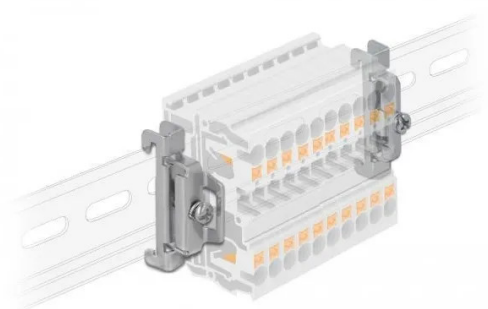

Item no.: 373030

66231 - Top-hat rail end clamps, steel, screwable 4 pieces

from **2,63 EUR**

Item no.: 373030
shipping weight: 0.10 kg
Manufacturer: Delock

Product Description

This top-hat rail end clamp is used to secure terminal blocks or converters, for example, which are attached to the top-hat rail. Secure hold on the top-hat rail. The devices remain in their original position even in the event of vibrations and cannot slip or fall out.

Specification- Top-hat rail fastening: 35 mm- Material: steel- Dimensions (LxWxH): approx. 45 x 15 x 10 mm Package contents- 4 x top-hat rail end clamps Packaging- Resealable bag

Specifications

Scan this QR code to
view the product
All details, up-to-date
prices and availability