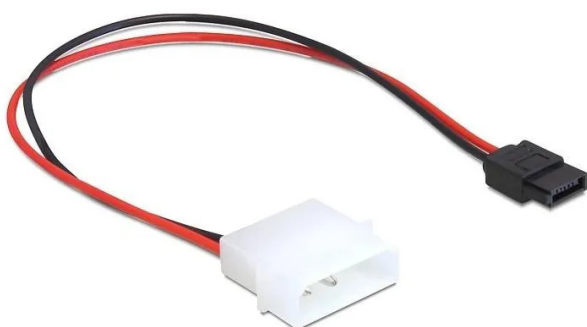

Item no.: 372362

82913 - Power cable Molex 4 pin male to Slim SATA 6 pin female 24 cm

from **2,09 EUR**

Item no.: 372362
shipping weight: 0.10 kg
Manufacturer: Delock

Product Description

This SATA power cable by Delock enables the power supply via a power supply unit with a Molex interface to a SATA device, such as a Slim SATA DVD drive with 6 pin SATA power connector.

Specification- Connections: 1 x Molex 4 pin power plug > 1 x Slim SATA 6 pin power socket- IDE (Molex) connection with 2 pins occupied- Wire cross-section: 20 AWG- Cable diameter: approx. 1.6 mm- Length incl. connections: approx. 24 cm System requirements - Power supply unit with IDE (Molex) connection - Device with Slim SATA 6 pin power connection Pack contents Connectors included: approx. 24 cm System requirements- Power supply with IDE (Molex) connector- Device with Slim SATA 6 pin power connector Package contents- Power cable Packaging- Resealable bag