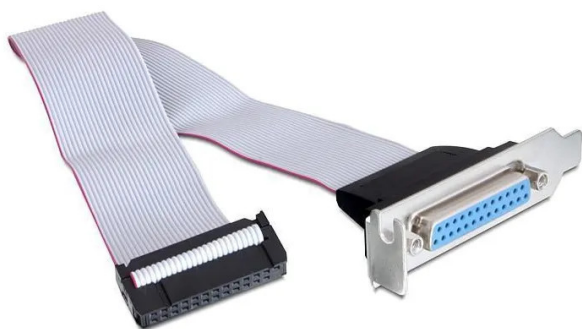

Item no.: 372978

## 84476 - Low profile slot bracket >1 x parallel

from **2,79 EUR**

Item no.: 372978  
shipping weight: 0.10 kg  
Manufacturer: Delock

22 cm

### Product Description

This slot bracket by Delock is designed for installation in a low profile PC slot and enables the use of an internal parallel port. This can be routed to the outside in order to connect an external parallel device.

Specification- Connection: 1 x parallel DB25 external- With slot bracket for installation in a low profile PC slot- Cable length: approx. 22 cmSystem requirements- PC with one free low profile PC slot- One free parallel port internalPackage contents- Low profile slot bracket 1 x parallel portPackaging- Resealable bag