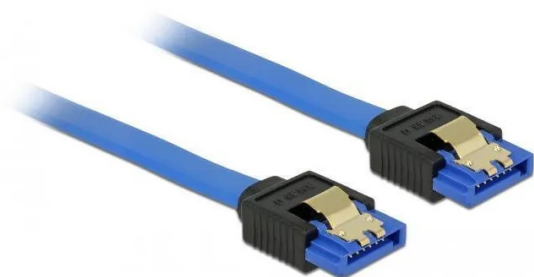

Item no.: 372717

84980 - Cable SATA 6 Gb/s female straight >SATA female straight 70 cm blue gold clips

from **2,20 EUR**

Item no.: 372717
shipping weight: 0.10 kg
Manufacturer: Delock

70 cm

Product Description

This SATA cable by Delock is used for the internal connection of various SATA devices, such as hard drives, controller cards or flash memory. It complies with the latest standard and supports a data transfer rate of up to 6 Gb/s and is backwards compatible with the previous SATA versions, whereby only the respective transfer rate can be achieved. Additional locking when connecting the cable is made possible by the metal clips on the connectors.

Specification- Connectors: 1 x SATA 6 Gb/s 7 pin female straight > 1 x SATA 6 Gb/s 7 pin female straight- Data transfer rate up to 6 Gb/s- Backwards compatible with SATA 1.5 Gb/s and 3 Gb/s- Wire cross-section: 26 AWG- Colour: blue- With gold-coloured metal clip- Length without connectors: approx. 70 cmSystem requirements- One free SATA portPackage contents- SATA cable