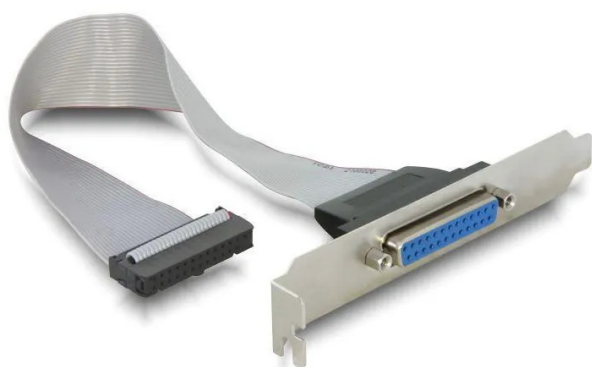

Item no.: 373111

84300 - Slot bracket >1 x parallel, 22 cm

from **2,27 EUR**

Item no.: 373111
shipping weight: 0.10 kg
Manufacturer: Delock

22 cm

Product Description

This slot bracket by Delock is designed for installation in a standard PC slot and enables the use of an internal parallel port. This can be routed to the outside in order to connect an external parallel device.

Specification- Connection: 1 x parallel DB25 external- With slot bracket for installation in PC slot- Cable length: approx. 22 cm
System requirements- PC with one free PC slot- One free parallel port internal
Package contents- Slot bracket 1 x parallel port