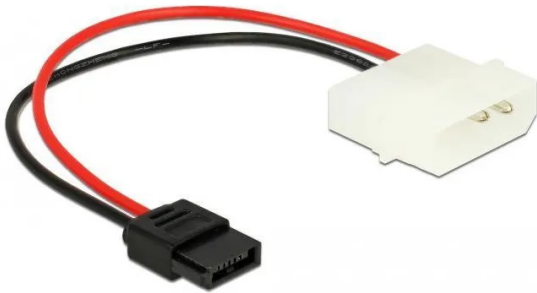

Item no.: 372363

85638 - Power cable Molex 4 pin male to Slim SATA 6 pin female 15 cm

from **1,46 EUR**

Item no.: 372363
shipping weight: 0.10 kg
Manufacturer: Delock

15 cm

Product Description

This SATA power cable by Delock enables the power supply via a power supply unit with a Molex interface to a SATA device, such as a Slim SATA DVD drive with 6 pin SATA power connector.

Specification- Connections: 1 x Molex 4 pin power plug > 1 x Slim SATA 6 pin power socket- IDE (Molex) connection with 2 pins occupied- Wire cross-section: 20 AWG- Cable diameter: approx. 1.6 mm- Length incl. connections: approx. 15 cmSystem requirements- Power supply unit with IDE (Molex) connection- Device with Slim SATA 6 pin power connectionPackage contents- Power cable