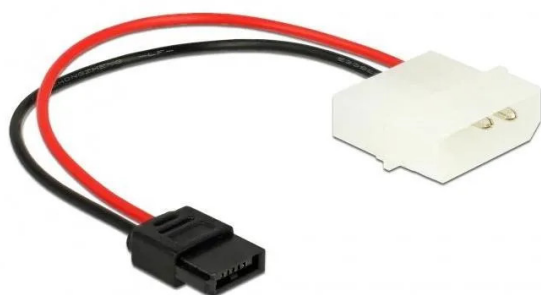

Item no.: 372363

## 85638 - Power cable Molex 4 pin male to Slim SATA 6 pin female 15 cm

from **1,28 EUR**

Item no.: 372363  
shipping weight: 0.10 kg  
Manufacturer: Delock

### Product Description

This SATA power cable by Delock enables the power supply via a power supply unit with a Molex interface to a SATA device, such as a Slim SATA DVD drive with 6 pin SATA power connector.

Specification- Connections: 1 x Molex 4 pin power plug > 1 x Slim SATA 6 pin power socket- IDE (Molex) connection with 2 pins occupied- Wire cross-section: 20 AWG- Cable diameter: approx. 1.6 mm- Length incl. connections: approx. 15 cmSystem requirements- Power supply unit with IDE (Molex) connection- Device with Slim SATA 6 pin power connectionPackage contents- Power cable