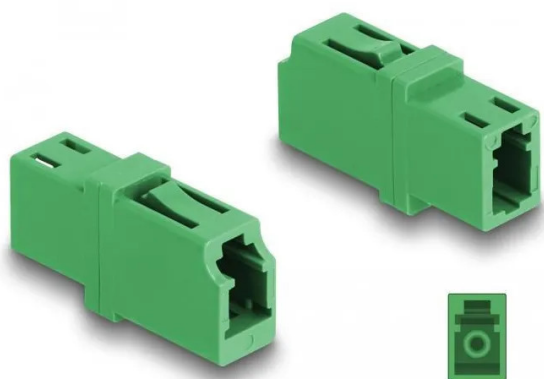

Item no.: 372241

87984 - Fibre optic coupler LC Simplex female to LC Simplex female APC green

from **1,41 EUR**

Item no.: 372241
shipping weight: 0.10 kg
Manufacturer: Delock

Product Description

With this LC Simplex coupler by Delock, fibre optic connectors can be easily connected to each other. The coupler thus enables a direct connection with the fibre optic cable and is suitable for easy installation in fibre optic connection boxes, distributors and patch panels. Protection through dust cover The coupler is equipped with a corresponding cap to protect the sleeve from dust and keep it clean.

Specification- Connectors: 1 x LC Simplex socket 1 x LC Simplex socket- For singlemode APC fibre- Insertion loss < 0.2 dB- Ceramic sleeve- With dust cover- Operating temperature: -40 °C - 85 °C- Material: plastic- Colour: green- Dimensions (LxWxH): approx. 25.7 x 13.3 x 9.5 mm System requirements- One free LC simplex connector Package contents- Fibre optic coupler Packaging- Resealable bag