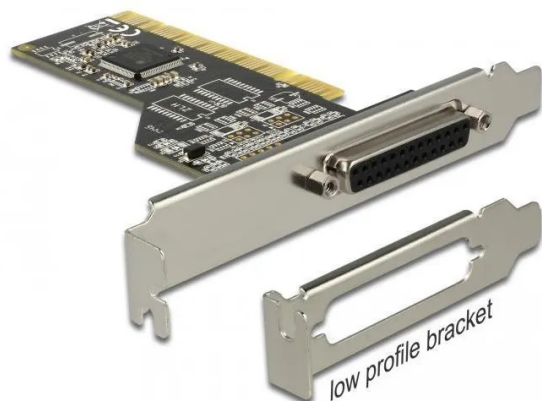

## 89362 - PCI card to 1 x parallel

from **17,00 EUR**

Item no.: 373421  
shipping weight: 0.20 kg  
Manufacturer: Delock

### Product Description

The PCI card by Delock adds an external parallel port to the PC. Various devices such as scanners, printers etc. can be connected to this card.

Specification- external: 1 x Parallel DB25 socket- internal: 1 x 32-Bit PCI Standard 2.3- Chipset: ASIX- Data transfer rate up to 1.5 Mbps- Automatic setting of IRQ and I/O- Supports PCI IQR Sharing- Supports SPP, PS2 and ECP 1.9 modeSystem requirements- Linux Kernel 2.6 or higher- Windows XP/XP-64/Vista/Vista-64/7/7-64/8.1/8.1 - 64/10/10-64/11- PC with a free PCI slotPackage contents- PCI card- Low Profile bezel- Driver CD- User manualPackaging- Retail Box