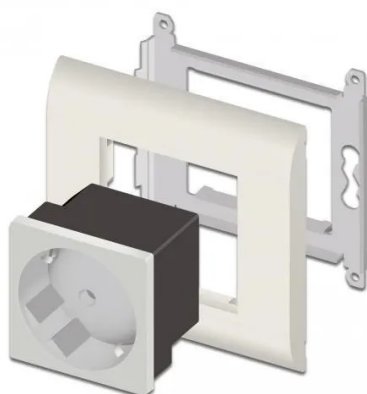

Item no.: 373660

## 81321 - Easy 45 Socket outlet with earthing contact 45° arrangement 45 x 45 mm 10 pieces

from **20,95 EUR**

Item no.: 373660  
shipping weight: 0.40 kg  
Manufacturer: Delock

### Product Description

This earthed socket outlet by Delock provides a CEE 7/3 power connection. Thanks to the simple snap-in mechanism, the socket is firmly in place and can be easily removed if required.

Specification- Connections: 1 x socket outlet CEE 7/33 x screw terminal for PE, N, L- Rated current: 16 A / 250 V~ - Rated power: 4000 W- Socket outlets in 45° arrangement- Material: ABS / PC plastic- Suitable for Delock Easy 45 module support- Suitable for 45 mm trunking with a minimum installation depth of 45 mm- Module size: 45 x 45 mm- Dimensions (LxWxH): approx. 45 x 45 x 39 mm- Colour: whiteSystem requirements- Mains cable with earth conductor- One free module slot Delock Easy 45 (45 x 45 mm)Package contents- 10 x Easy 45 socket outlet with earthing contact 45 x 45 mm- Operating instructionsPackaging- Box