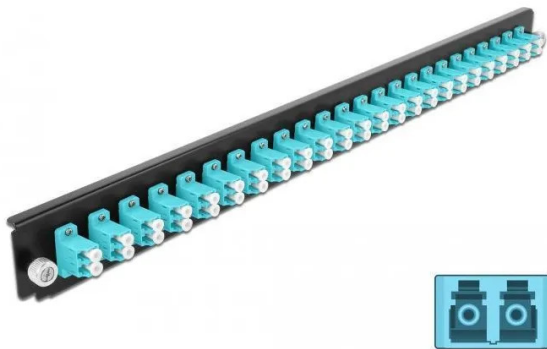

Item no.: 373639

43360 - 19" Fibre optic splice box front panel 24 port LC duplex aqua

from **37,14 EUR**

Item no.: 373639
shipping weight: 0.30 kg
Manufacturer: Delock

Product Description

This front panel by Delock can be installed in the 19" splice box by Delock.

Specification- Connectors: 24 x LC Duplex female > 24 x LC Duplex female- Colour: aqua- For 48 OM3 multimode fibres- Zirconium ceramic ferrule with protective cap- For mounting in 19" splice box, 1 RU- Housing colour: black- Dimensions (LxWxH): approx. 482.6 x 44.0 x 44.0 mmSystem requirements- Delock 19" glass fibre splice box 43348Package contents- 19" splice box front panel