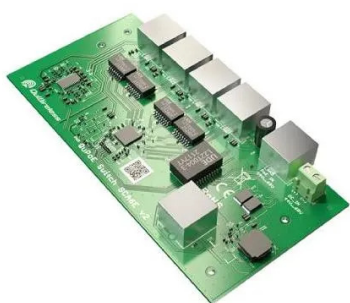

Item no.: 331704

SCA6E - QuPoE-Switch v2, PoE switch powered by PoE PSU

from **82,16 EUR**

Item no.: 331704
shipping weight: 0.10 kg
Manufacturer: QuWireless

Product Description

QuPoE Switch SCA6E v2, PoE switch powered by PoE PSU
PoE switch dedicated to power:

- 1x Teltonika RUT230/RUT240/RUT900/RUT950/RUT955
- 4x CCTV cameras with active PoE 802.3af/at

Properties

- 1x passive PoE input 44-60V to power the switch
- 1x passive PoE output 24V up to 7.2W for router/AP
- 4x active PoE 802.3af/at to power up to 4x CCTV cameras

Please use QuPSU P561 passive PoE power supply to power the switch (QuPSU P561 is offered separately).

QuPoE switch SCA6E v2 is not dedicated to power routers/APs with higher power consumption (for example RUTX09, RUTX11).