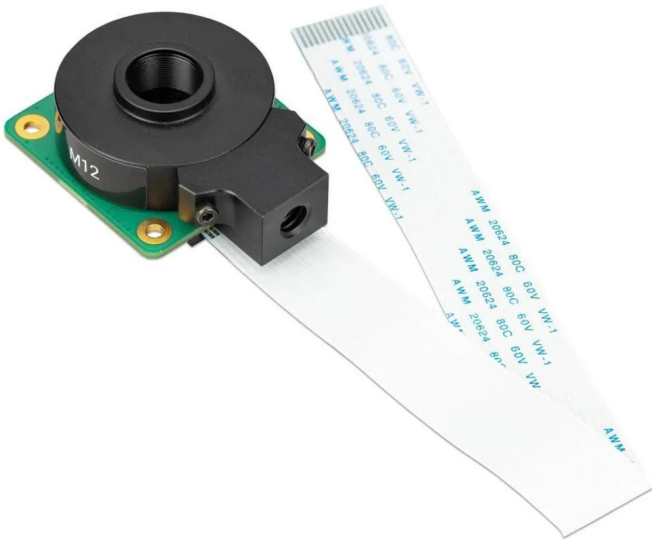

Item no.: 384173

## EB43131 - Raspberry Pi HQ camera - M12 mount

from **66,91 EUR**

Item no.: 384173

shipping weight: 0.10 kg

Manufacturer: Raspberry Pi Foundation

### Product Description

Raspberry Pi HQ camera - M12 mountThe new high-quality camera comes with a modified metal housing so that you can use lenses with an M12 mount without any problems. Article contains:- 1 x Raspberry Pi HQ camera - M12 mount- 3 x M12 mount connectors