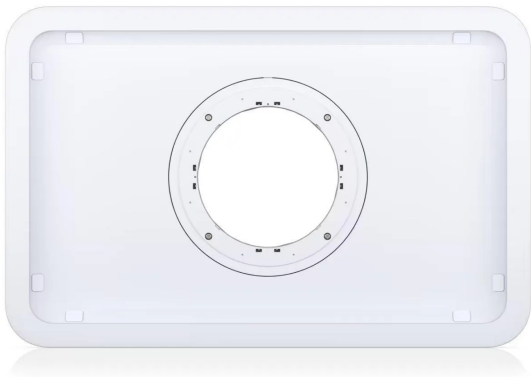

Item no.: 384775

Flush Mount for UniFi Connect Display

from **222,46 EUR**

Item no.: 384775
shipping weight: 2.60 kg
Manufacturer: Ubiquiti

Product Description

Flush Mount for UniFi Connect Display.Mechanical- Dimensions: 593.1 x 384.9 x 39.9 mm (23.35 x 15.15 x 1.57")- Weight: 2.55 kg (5.62 lb)- Enclosure material: Plastic, aluminum