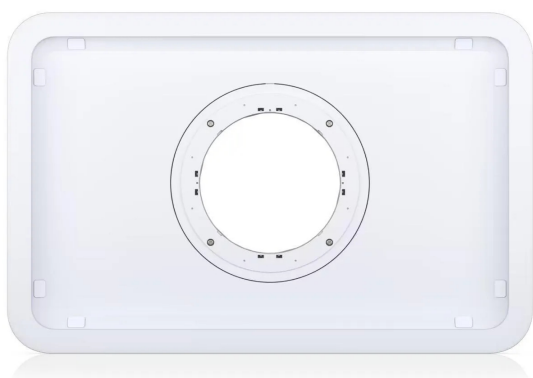

Item no.: 384775

Flush Mount for UniFi Connect Display

from **207,26 EUR**

Item no.: 384775
shipping weight: 2.60 kg
Manufacturer: Ubiquiti

Product Description

Flush Mount for UniFi Connect Display.Mechanical- Dimensions: 593.1 x 384.9 x 39.9 mm (23.35 x 15.15 x 1.57")- Weight: 2.55 kg (5.62 lb)- Enclosure material: Plastic, aluminum