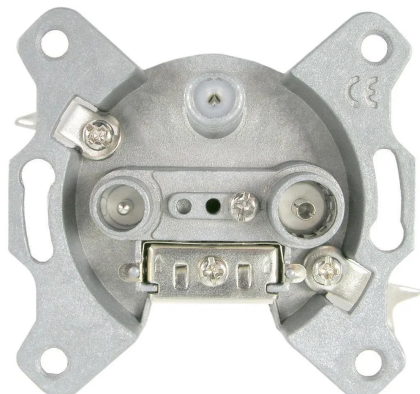

Item no.: 389236

ADO3N - 3-gang spur box incl.AP-R. plate pure white

from **20,03 EUR**

Item no.: 389236
shipping weight: 0.10 kg
Manufacturer: Televes

Product Description

Stub socket with three connections. The IEC plug for terrestrial TV is located on the bottom left-hand side, the IEC socket for FM (radio) on the bottom right-hand side; the F connection for satellite TV (SAT) is located at the top centre. The lower part and the upper part of the chassis are open. The scope of delivery also includes a white cover plate and a surface-mounted frame. Highlights- High shielding- Excellent decoupling between outputs Features- Die-cast housing- DC feed-through from the SAT connection to the input- Compatible with coaxial cables with sheath diameters ranging from 4.3 to 6.9 mm (Ø 4.3...6.9 mm)