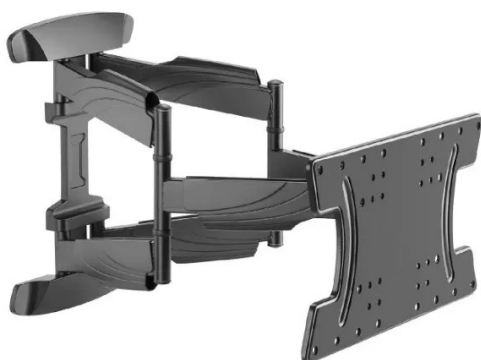

Item no.: MC-804

MC-804 - wall mount, max. 65 inch, max. 30 kg, 1 device

from **40,98 EUR**

Item no.: MC-804
shipping weight: 1.80 kg
Manufacturer: Maclean Brackets

Product Description

Maclean MC-804 - VESA Monitor holder/ TV holder, 32-65", black, 30 kg

Especially for OLED televisions! Possibility of levelling the TV after installation +3/-3°. The universal wall bracket is used for mounting QLED/LCD/LED/OLED and plasma TVs and monitors of various brands with a weight of up to 30 kg and a screen diagonal of 26" to 65".

Compatible with QLED/LCD/LED/OLED TVs: Sony, LG, Samsung, Philips, Sharp, Panasonic, Toshiba, Grundig, Pioneer, JVC, Benq, Sanyo, NEC, Hyundai, Hitachi. The quality of this holder is confirmed by its weight - 6.2 kg.

- Maximum load capacity: Up to 30 kg
- Adjustable tilt from +5° to -8°
- Minimum/maximum horizontal distance: 100/400 mm
- Minimum/maximum vertical distance: 100/200 mm
- Adjustable distance to wall: From 50 to 510 mm
- Robust metal construction, very easy to install
- High processing quality - double arm!
- Powder coated (black)
- Designed for 26" - 65" televisions (or larger if their weight does not exceed 30 kg and the VESA standard is compatible with the mount)
- Includes a set of mounting screws for wall mounting