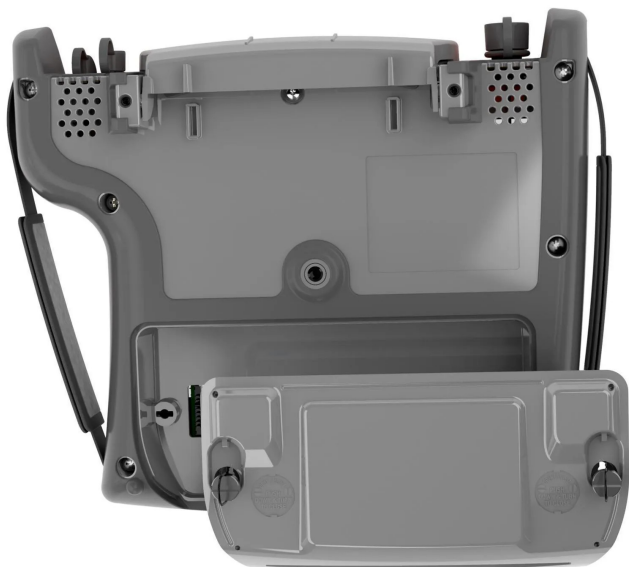

Item no.: 389808

M6-AKKU - MOSAIQ6 - Replacement battery

from **417,93 EUR**

Item no.: 389808
shipping weight: 0.20 kg
Manufacturer: Teledes

Product Description

The battery can also be charged separately using a charger without having to be connected to the measuring device. This allows you to continue working while the backup battery is being charged.