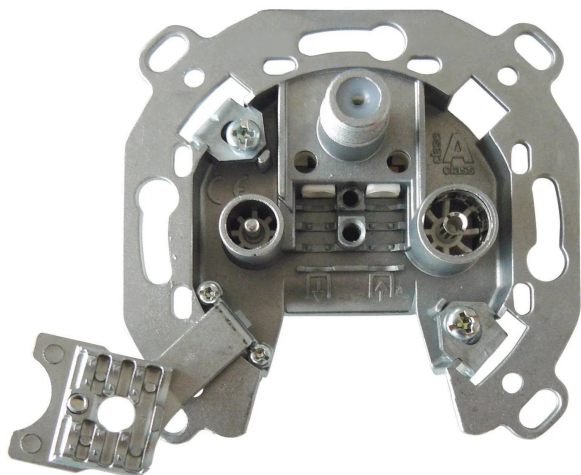

Item no.: 389597

## KMD17ST - BK multimedia feed-through socket 17 dB ,DOCSIS 3.1, 5 - 1218 MHz

from **19,16 EUR**

Item no.: 389597  
shipping weight: 0.10 kg  
Manufacturer: Teledes

### Product Description

Feed-through socket with three connections. The IEC plug for terrestrial TV is located on the bottom left-hand side, the IEC socket for FM (radio) on the bottom right-hand side; the F connection for multimedia data is located at the top centre. Equipped with signal feed-through to enable multiple sockets to be connected in series. Also suitable for installation on floors 3 to 5 due to the low value. Specially designed for users, DOCSIS 3.1 compatible. Highlights- Robot-controlled automated production- High shielding- Excellent decoupling between outlets Features- Die-cast housing- Compatible with coaxial cables with sheath diameters ranging from 5 to 6.9 mm (Ø 5...6.9 mm) Good to know Teledes antenna sockets with plug-in technology Advantages of class A antenna sockets:- The inner conductor is simply connected by pressing without the need for screws. - The inner conductor can thus be detached several times- Can be used for inner conductor diameters from 0.65 mm to 1.2 mm and external cable diameters from 5 mm to 6.9 mm- Conical F connection for easy insertion of the inner conductor- Specially fixed claws to simplify installation (strong, stable and long). Very low installation depth.- Lockable hinged clamp remains in position even when mounted horizontally!- The clamp is equipped with 3 serrated rows in 9mm for perfect fixing of the braid- Third keyhole for better fixing- Cleanly rounded edges to protect against injury- Complies with shielding class A This product range also includes helpful printing on the housing:- CE mark- Numerical and logical designation of the antenna socket type- Representation of inputs and outputs- Dimensional information for stripping the cable