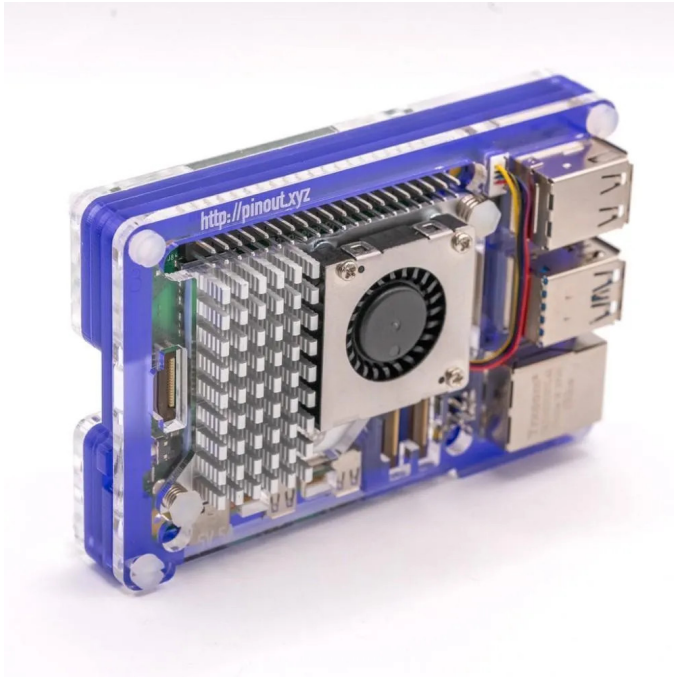

Item no.: 391879

EB121405 - Pibow Coupe 5 Housing for Raspberry Pi 5 - Royale

from **14,98 EUR**

Item no.: 391879

shipping weight: 0.10 kg

Manufacturer: Raspberry Pi Foundation

Product Description

- Pibow Coupe 5 case specially designed for Raspberry Pi 5- "Royale" colour scheme for stylish design- High-quality layers of transparent and solid-coloured acrylic- Easy assembly without tools- Protects the Raspberry Pi 5 from dust and minor impacts- Cut-outs for all connectors and expansion boards- Compatible with popular Raspberry Pi expansions- Ventilation slots for optimal cooling- Elegant and slim design, that fits seamlessly into any room- Ideal case for projects that want to combine style and functionality