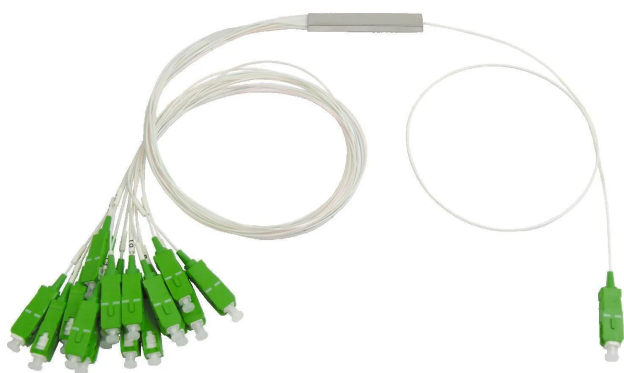

Item no.: 389989

OV16 - 16-way optical distributor, SCAPC connections

from **87,86 EUR**

Item no.: 389989
shipping weight: 0.30 kg
Manufacturer: Televes

Product Description

16-way distribution rack for PLC connections with SC/APC connectors for optical signals in the 1260 nm -1650 nm range. Perfect for mounting in boxes or rack shelves. Highlights- High reliability- High uniformity between outlets- Internal mounting of boxes, shelves and fibre optic accessories- Low insertion loss- Manufactured with 900 µm single-mode (SM) fibre optic- SC/APC connectors