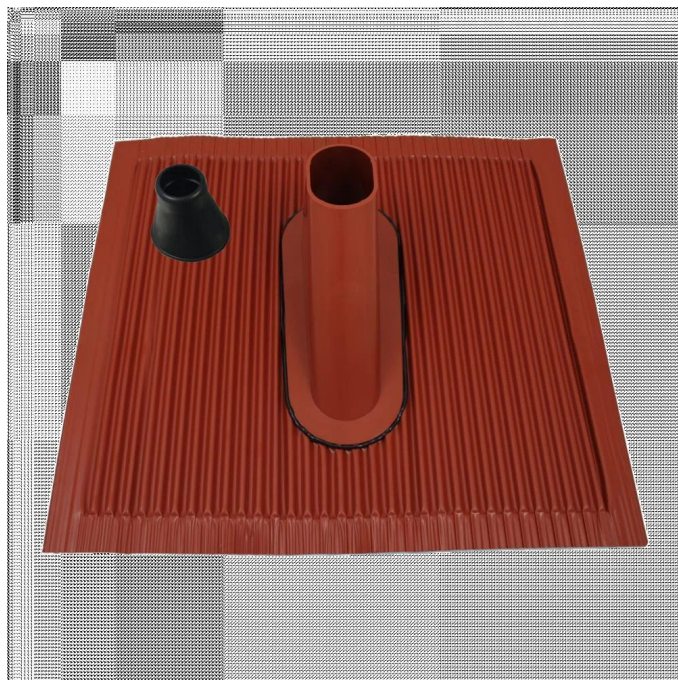

Item no.: 389761

SPAZ48R - Mounting set for SPAHA 48.. 90 Aluminium tile red

from **46,86 EUR**

Item no.: 389761
shipping weight: 0.90 kg
Manufacturer: Televes

Product Description

Set consists of aluminium roof tile and sealing sleeve for 48/50mm poles (Ø 48/50 mm). Physical data:- Net weight: 550 grams- Gross weight: 830 gramsFörpackning:- Carton: 1 pc.- Pallet: 100 pcs.