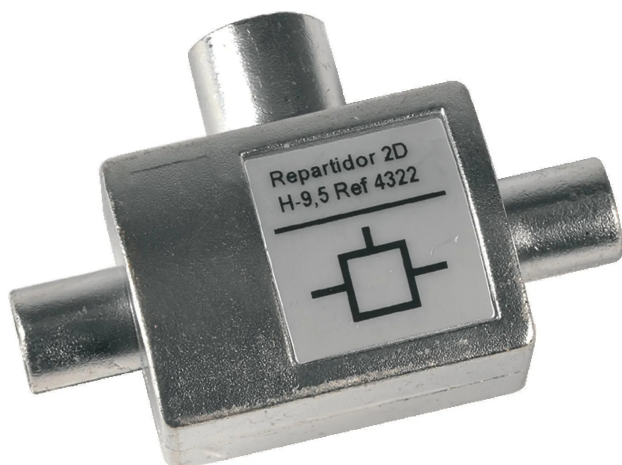

Item no.: 390108

VFS2N - TV distribution box attenuation 1xsocket2xplug

from **15,78 EUR**

Item no.: 390108
shipping weight: 0.10 kg
Manufacturer: Televes

Product Description

Inductive 2-way distributor and IEC connections for TV signals. Equipped with one socket, the remaining connections are plugs. Indoor installation, usually in sockets or TV sets.- IEC connections- Shielded plug-in chassis- DC pass bi-directional