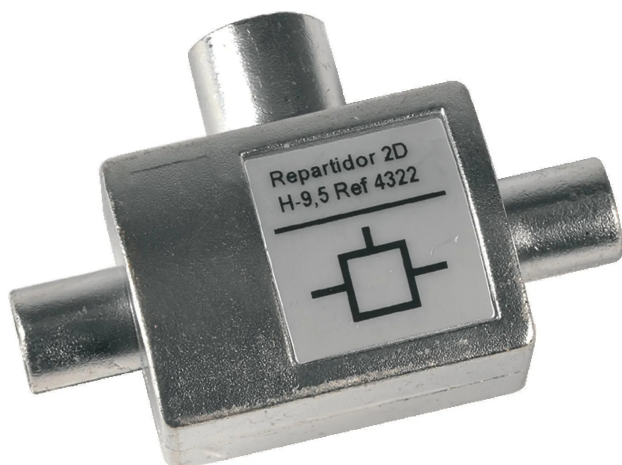

Item no.: 390108

VFS2N - TV distribution box attenuation 1xsocket2xplug

from **16,41 EUR**

Item no.: 390108
shipping weight: 0.10 kg
Manufacturer: Televes

Product Description

Inductive 2-way distributor and IEC connections for TV signals. Equipped with one socket, the remaining connections are plugs. Indoor installation, usually in sockets or TV sets.- IEC connections- Shielded plug-in chassis- DC pass bi-directional