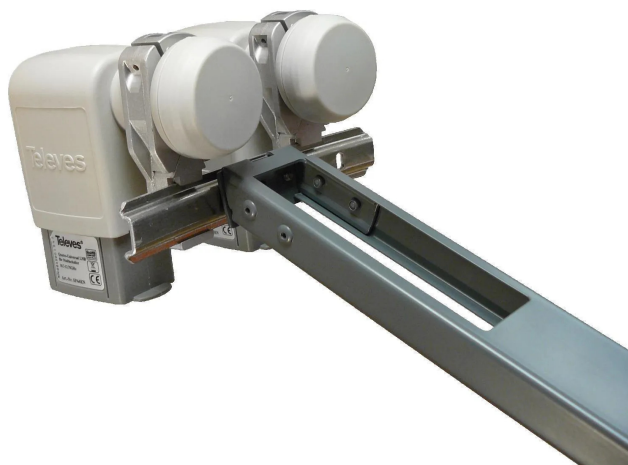

Item no.: 389734

SH85100/2 - Multifeed holder for S760S860S100S120 for two LNBs

from **30,79 EUR**

Item no.: 389734
shipping weight: 0.20 kg
Manufacturer: Teledes

Product Description

Multifeed rail for 2 LNBs Accessories for ClassiclineMultifeed rail for Classic-Line series. The 19cm rail enables reception of up to 2 satellite positions.Very easy installation and the position on the vertical axis can be modified.1 feed holder included with the reflector.Highlights- Multifeed rail made of cast iron- Vertical and horizontal position change possible