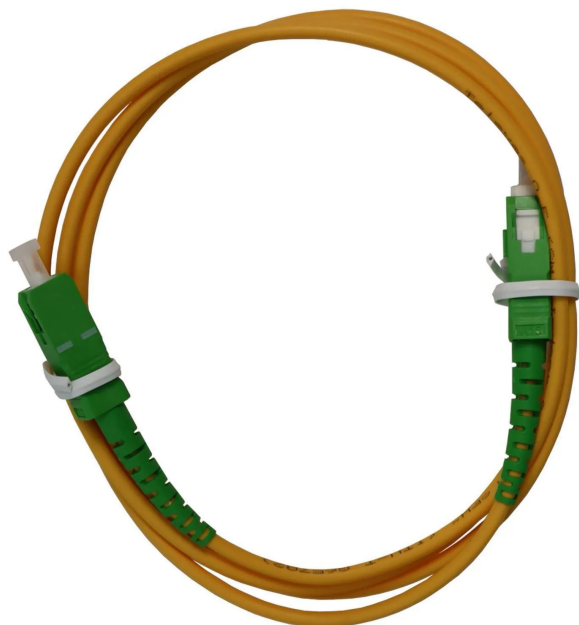

Item no.: 389866

OSK2SCAPC - Optical cable 2m SCAPC

from **14,08 EUR**

Item no.: 389866
shipping weight: 0.10 kg
Manufacturer: Televes

Product Description

Optical patch cable SC/APC, singlemode (SM), LSFH inner cablePre-assembled optical patch cable for connecting network elements via singlemode fibre optic cable. Thanks to the SC/APC connectors, the cables can also be used on optical modules of the T0X headend. The jacket is LSFH and is recommended for indoor installation. Supplied in individual packaging. Item no. OSK2SCAPC Length: 2 m Product data Ref. no.: 232621 EAN13: 8424450187029 Highlights-Fibre type: ITU-T G.657.A2-LSFH jacket, colour orange-SC/APC connectors