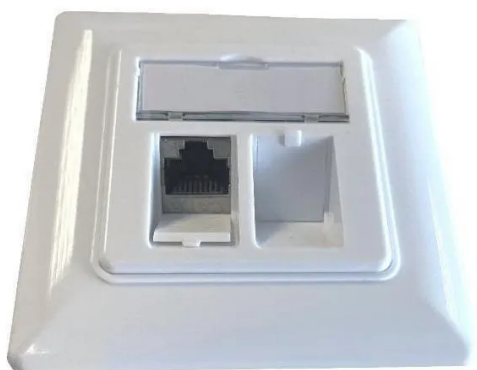

Item no.: 389692

## TC16AUP - Keystone connection box CAT6A, with 1xRJ45 module

from **17,79 EUR**

Item no.: 389692  
shipping weight: 0.10 kg  
Manufacturer: Televes

### Product Description

Surface-mounted junction box with 2 x Cat6A Keystone modules, for data cables. Contains two RJ45 CAT6A keystone modules, a cover plate and base for surface mounting. The cover has a window for labelling plates and dust protection covers. Highlights- Module plug-in direction inclined 45° downwards- Suitable for 10 Gbit Ethernet, remote powering (PoE, PoE plus, UPoE and 4PPoE) and HDBaseT- Strain relief with latching clip on the loading piece- Pure white RAL 9003- With 2 RJ45 sockets CAT6A FTP- Cable entry at the rear (180°)- With viewing window for enclosed labelling insert