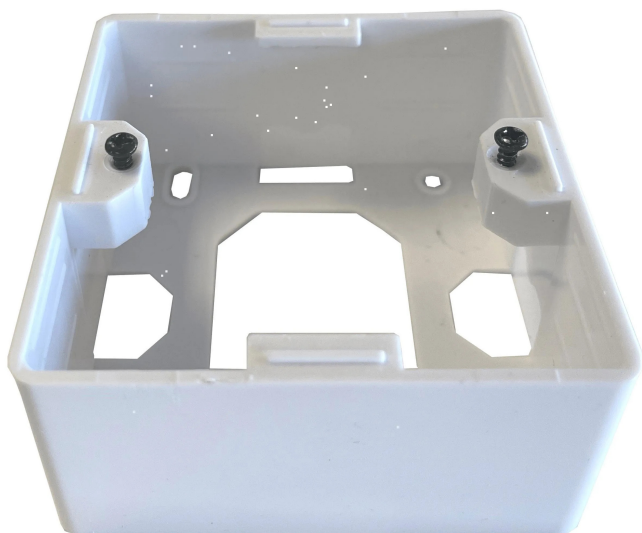

Item no.: 389629

TCRAP - Surface-mounted frame for TC26AUP and TC16AUP in signal white

from **11,80 EUR**

Item no.: 389629
shipping weight: 0.10 kg
Manufacturer: Televes

Product Description

Surface-mounted frame for Keystone surface-mounted junction box (art. no. TC26AUP and TC16AUP)The design enables installation on the wall so that no construction work is required. The termination unit provides protection against scratches and knocks, both for the internal elements and for the plug and cable, as they are positioned parallel to the wall. This also means a reduction in the space required for the connection, resulting in a more discreet appearance in the socket outlet. Its format allows it to be installed as a connection point in various spaces: on the wall, on a desk, in switch cabinets, etc. Highlights- Made of white high-strength ABS plastic- Compatible with Keystone surface-mounted junction box with cover plate (art. no. TC16AUP and TC26AUP)