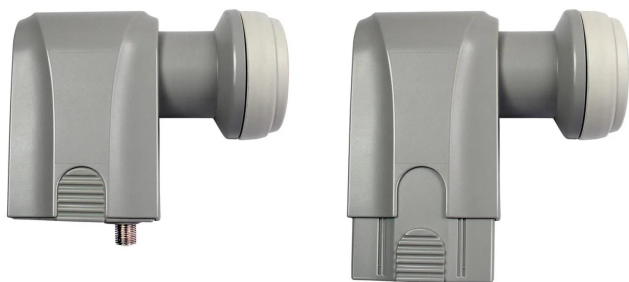

Item no.: 389881

SP32 - SAT - Single cable LNB - static mode 32 transponders

from **135,10 EUR**

Item no.: 389881
shipping weight: 0.30 kg
Manufacturer: Televes

Product Description

With a dLNB, SAT IF conversion of up to 32 transponders is already pre-programmed (for DE or AT). The number of connected standard receivers is not limited. Highlights:- Supports EN50494 (SCR1) and EN50607 (SCR2, dCSS) in dynamic modedCSS technology provides high performance and flexibility for any SAT installation- Any standard DVB-S/S2 receiver can be used for operation in static mode. Features:- Programming unit ref. no. 723301 for diagnostic function and system configuration changes.- Sturdy grey housing Colour: - Compatible with 40 mm feed mount - Compatible with 40 mm feed mount. Sturdy housing in grey colour- Compatible with 40 mm feed mount- Easy connection