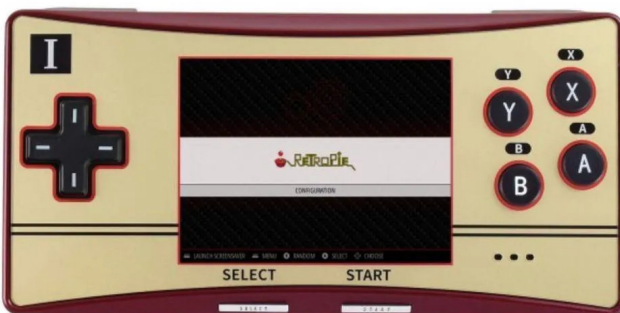

## EB121904 - GPM280 Portable game console for Raspberry Pi Zero W / Zero 2 W - 23211

from **117,89 EUR**

Item no.: 391886

shipping weight: 0.30 kg

Manufacturer: Raspberry Pi Foundation

### Product Description

GPM280 Portable Gaming Console for Raspberry Pi Zero W / Zero 2 W Highlights:- Compatibility: Designed for the Raspberry Pi Zero W and Zero 2 W, providing a compact and powerful base for portable retro gaming experiences.- Portable design: The handy case transforms your Raspberry Pi Zero into a portable gaming console, ideal for gaming on the go.- Integrated display: Equipped with a high-resolution display for clear and vivid graphics.- Built-in controls: Ergonomic buttons and control crosses integrated directly into the case for a comfortable gaming experience. Built-in controls: Ergonomic buttons and control crosses are integrated directly into the housing for a comfortable gaming experience.- Easy access: All of the Raspberry Pi Zero's key ports are easily accessible to connect peripherals and chargers with ease.- Simple installation: The kit is easy to assemble, with precision-cut parts and detailed instructions that make setup quick and easy.- Versatile application: In addition to gaming, the console can also be used for other creative projects and applications that require portability and compact size.The GPM280 Portable Gaming Console offers a practical and fun solution to turn your Raspberry Pi Zero W or Zero 2 W into a portable gaming platform. Ideal for retro gaming fans and hobbyists who want to enjoy their favourite games on the go.