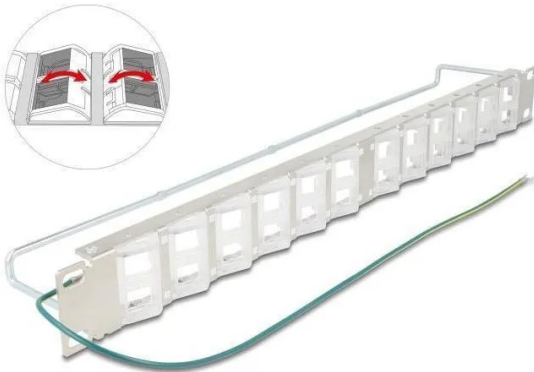

Item no.: 394646

Delock 19 Keystone patch panel with 24 tilttable ports and relief rail

from **31,18 EUR**

Item no.: 394646
shipping weight: 0.50 kg
Manufacturer: Delock

Product Description

This patch panel by Delock can be used for installation in a 19" network cabinet. The standardised dimensions make it suitable for easy snap-in mounting of 24 Keystone modules. With tilttable Keystone ports The tilttable Keystone ports allow the cables to be angled and laid in a space-saving manner. Cable fastening for optimal cable management The cables can be fixed with cable ties on the back of the patch panel to enable clear and orderly cable routing. Note Due to the narrow design, only Keystone modules up to a maximum width of 17.5 mm can be used. Technical data- For mounting in 19" network cabinet, 1 U- 24 x Keystone ports, tilttable 19.2 x 14.9 mm- Material: metal / plastic- Colour: silver- Dimensions (LxWxH): approx. 482.6 x 78.4 x 44.2 mm Package contents- 19" patch panel- Earthing cable- 2 x labelling labels- 6 x cable ties