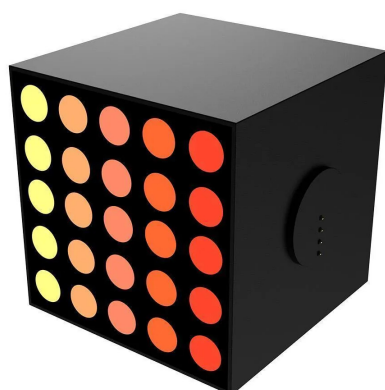

Item no.: 388272

YEELIGHT Cube Smart Lamp - Light Gaming Cube Matrix - Expansion Pack

from **31,88 EUR**

Item no.: 388272
shipping weight: 0.40 kg
Manufacturer: Yeelight

Product Description

Product information "YEELIGHT Cube SmartLamp - Light Gaming CubeMatrix - Expansion WLAN matter" The YEELIGHT Cube Smart Lamp - Light Gaming Cube Matrix - Expansion Pack is an extension to the basic module. The base module is only available as a set with a Cube Spot or with a Cube Panel or with a Cube Matrix. Create your own dynamic pixel art and turn it into whatever you want with just one touch - a digital clock, an emoji, a billboard. Let your imagination run wild and create a unique piece of art that reflects your individual style. The YEELIGHT Cube base station is required for this device. This extension does not include a base station, but is an extension for the YEELIGHT Matrix. A Cube base station is required to use this extension.