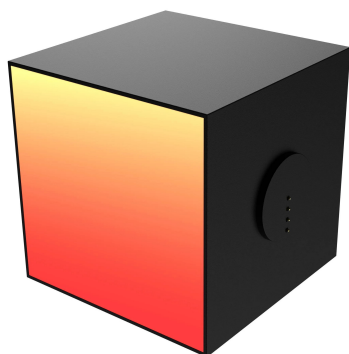

Item no.: 388271

## YEELIGHT Cube Smart Lamp - Light Gaming Cube Panel - Expansion Pack

from **33,96 EUR**

Item no.: 388271  
shipping weight: 0.40 kg  
Manufacturer: Yeelight

### Product Description

Product information "YEELIGHT Cube SmartLamp - Light Gaming CubePanel - Expansion WLAN matter" The YEELIGHT Cube Smart Lamp - Light Gaming Cube Panel - Expansion Pack is an extension to the base module. The base module is only available as a set with a Cube Spot or with a Cube Panel or with a Cube Matrix. The YEELIGHT Cube Panels enable seamless blending of colours and lighting, creating a more intense and visually impressive lighting experience. These panels can be used to create a soft and moody atmosphere in any room, perfect for relaxing after a long day or setting the mood for a romantic evening. The YEELIGHT Cube base station is required for this device. This extension does not include a base station, but is an extension for the YEELIGHT Panel. A Cube base station is required to use this extension.