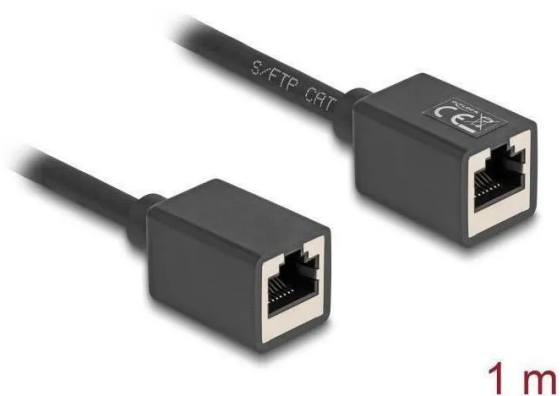

Item no.: 396539

90325 - Patch cable extension, S/FTP, 1m, black

from **5,23 EUR**

Item no.: 396539
shipping weight: 0.10 kg
Manufacturer: Delock

Product Description

Delock Network Extension Cable Coupler RJ45 female to RJ45 female Cat.6A S/FTP 1 m black Item no. 90325 Description This network cable by Delock can be used to extend and connect various devices. Technical data Connectors: 1 x RJ45 female 1 x RJ45 female 1:1 connected Cat.6A Specification Shielded (S/FTP) Wire cross-section: 26 AWG Cable diameter: approx. 6.0 mm Cable sheath material: LSZH (halogen-free) Colour: black Length: approx. 1 m Package contents Extension cable Packaging Resealable bag