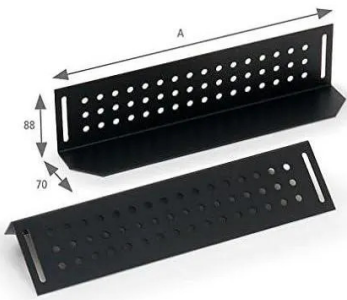

## RAB-NL-X04-X1 - one pair of sliding rails for 1000mm deep cupboard (L - 780), black

from **26,99 EUR**

Item no.: 396111  
shipping weight: 0.40 kg  
Manufacturer: Triton

### Product Description

RAB-NL-X04-X11 pair of heavy-duty rails. The load capacity of 1 pair is 100 kg. Accessory pack M6 x 10 screws ..... 4x Plastic washers ..... 4x M6 cage nuts ..... 4x Cabinet depth (mm): 1000 A (mm): 780