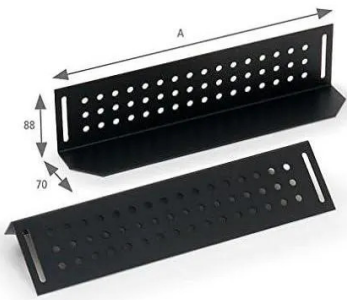

Item no.: 396111

RAB-NL-X04-X1 - one pair of sliding rails for 1000mm deep cupboard (L - 780), black

from **30,06 EUR**

Item no.: 396111
shipping weight: 0.40 kg
Manufacturer: Triton

Product Description

RAB-NL-X04-X11 pair of heavy-duty rails. The load capacity of 1 pair is 100 kg. Accessory pack M6 x 10 screws 4x Plastic washers 4x M6 cage nuts 4x Cabinet depth (mm): 1000 A (mm): 780