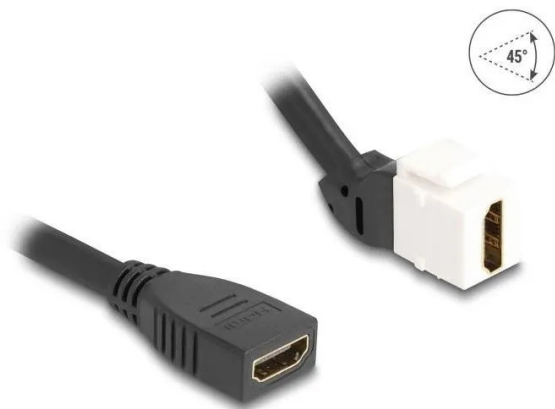

Item no.: 396536

90322 - Keystone module cable HDMI socket to socket 45 angled 8K 60 Hz 20 cm sc

from **10,30 EUR**

Item no.: 396536
shipping weight: 0.10 kg
Manufacturer: Delock

Product Description

This module by Delock can be used, for example, to extend an HDMI cable. The standardised dimensions make it suitable for simple snap-in mounting in various holders, such as keystone patch panels, boxes or housings. Technical data Connections:- 1 x HDMI socket- 1 x HDMI socket 45° angled- Resolution up to 7680 x 4320 @ 60 Hz (depending on the system and the connected hardware)- Gold-plated contacts- For installation in Keystone brackets with 19.2 x 14.9 mm- Cable diameter: approx. 7.3 mm- Colour: black / white- Length incl. connections: approx. 20 cm- Keystone dimensions (LxWxH): approx. 18.8 x 16.4 x 22.2 mm Package contents- Keystone module with cable Packaging- Resealable bag