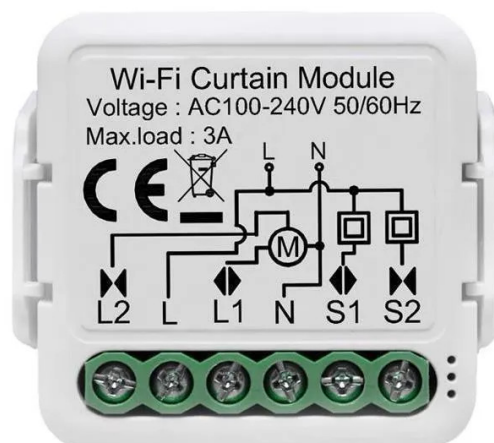

Item no.: 388004

NPLCS01-1C - Netplus Smart Shutter Switch Module 1-channel Wi-Fi

from **12,93 EUR**

Item no.: 388004
shipping weight: 0.10 kg
Manufacturer:

Product Description

Netplus Smart Shutter Switch Module 1-channel WLAN shutter control

Product information "Netplus Smart Shutter Switch Module 1-channel WLAN shutter control"

The Netplus Smart Shutter Switch Module 1-channel WLAN shutter control works with motorised blinds, window curtains, shutters, awnings, etc. and enables them to be controlled remotely or wirelessly via a smartphone app. It is powered by a single-phase alternating current and displays the opening level of blinds, shutters, curtains or awnings so that they can be moved to the position you want.

Flexible installationThe Netplus Smart Home shutter module is designed to be compatible with existing shutter switches, retaining its technical function and making minimal changes to your existing electrical system. Thanks to its small size, this intelligent curtain switch module fits into most flush-mounted boxes without the need for conversion or rewiring.