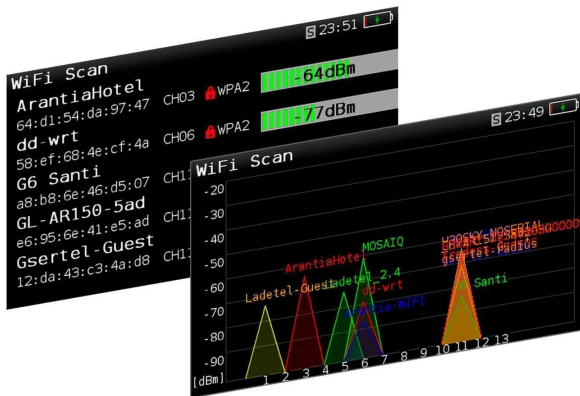

## H30EUP-WIFI - H30Evolution Option WIFI - Analyser

from **252,80 EUR**

Item no.: 389785  
shipping weight: 0.00 kg  
Manufacturer: Teledesic

### Product Description

This functionality enables a complete analysis of the Wi-Fi band for automatic detection of all networks. All of them are identified by name and the strength of the signal at the access point is also displayed. There are two display modes to choose from. The "List" mode provides a list of the detected networks with the associated data and performance, while the "Map" mode displays them on a two-axis map: Power vs. frequency.