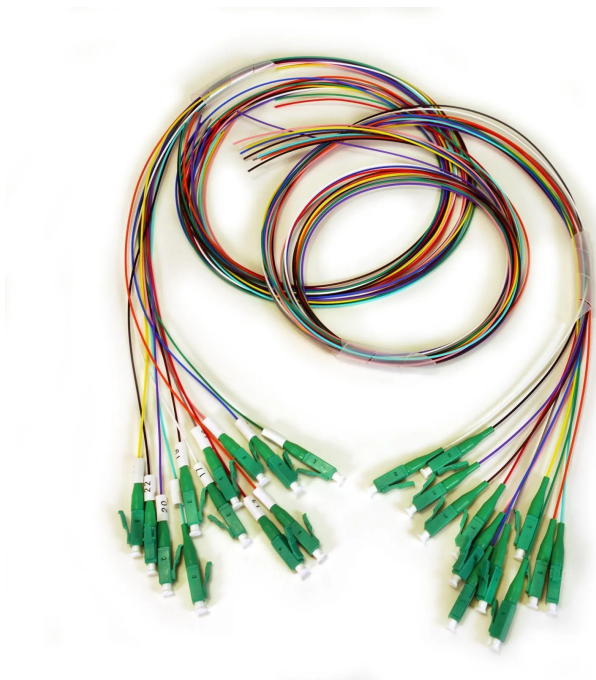

Item no.: 389277

24 pieces - Pigtail patch cable SM 1m LSFH indoor LCAPC (900m)

from **62,61 EUR**

Item no.: 389277
shipping weight: 0.10 kg
Manufacturer: Televes

Product Description

LC/APC, singlemode (SM), LSFH indoor cableKit with 24 singlemode (SM) fibre optic pigtails in different colours, in 2 bundles of 12 fibres each. One end is fitted with LC/APC connectors for quick and easy connection to optical network devices, headends and accessories in communication cabinets. The other end is not ready for connection, which makes this pigtail kit particularly useful for splicing with multi-fibre cables in a typical backbone of an apartment building. In addition, the different colours help to identify the different connections and the design in groups of 12 fibres makes it easy to organise shelves and drawers in racks and fibre optic racks. The jacket is LSFH and is recommended for indoor installation. Highlights Pigtail: one end without connector for easy connection of the pigtail to a fibre cable Easy identification of each fibre: 12 different fibre colours and rings to identify each colour Useful for splicing with multi-fibre cables Features Fibre type ITU-T G.657A2 LSFH jacket LC/APC connectors 1 m long Low insertion loss