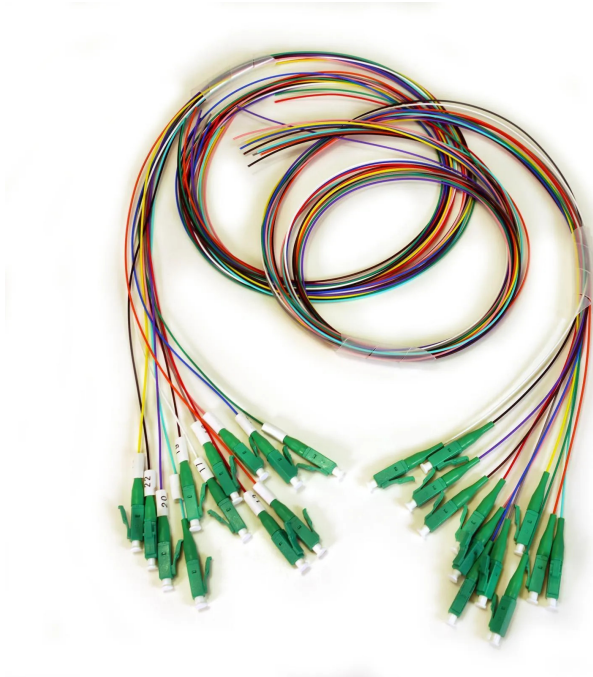

Item no.: 389277

24 pieces - Pigtail patch cable SM 1m LSFH indoor LCAPC (900m)

from **54,66 EUR**

Item no.: 389277
shipping weight: 0.10 kg
Manufacturer: Televes

Product Description

LC/APC, singlemode (SM), LSFH indoor cableKit with 24 singlemode (SM) fibre optic pigtails in different colours, in 2 bundles of 12 fibres each. One end is fitted with LC/APC connectors for quick and easy connection to optical network devices, headends and accessories in communication cabinets. The other end is not ready for connection, which makes this pigtail kit particularly useful for splicing with multi-fibre cables in a typical backbone of an apartment building. In addition, the different colours help to identify the different connections and the design in groups of 12 fibres makes it easy to organise shelves and drawers in racks and fibre optic racks. The jacket is LSFH and is recommended for indoor installation. Highlights Pigtail: one end without connector for easy connection of the pigtail to a fibre cable Easy identification of each fibre: 12 different fibre colours and rings to identify each colour Useful for splicing with multi-fibre cables Features Fibre type ITU-T G.657A2 LSFH jacket LC/APC connectors 1 m long Low insertion loss