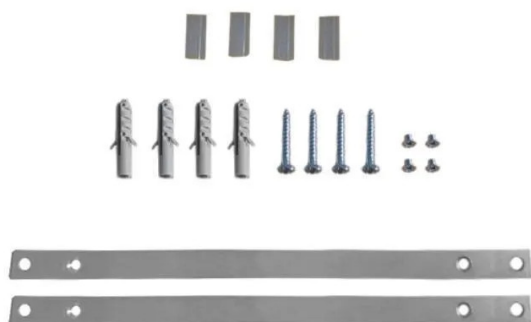

Item no.: 312542

BRK1D - Wall Mount Bracket for ALIX 2D2/6E1/6E2/2D13/2D3/APU Enclosures

from **2,87 EUR**

Item no.: 312542
shipping weight: 0.10 kg
Manufacturer: PC Engines

Product Description

PC Engines - Wall Mount Bracket for ALIX 2D2/6E1/6E2/2D13/2D3/APU Enclosures

Steel wall mount bracket designed for ALIX.2D2/ALIX.6E1/ALIX.6E2/ALIX.6F2/ALIX.2D3/ALIX.2D13/APU indoor enclosures.

Scope of delivery:

- 4 wall mount plugs
- 4 wall mount screws
- 4 M3 screws for mounting to the bottom side of the indoor enclosure
- 4 spacers