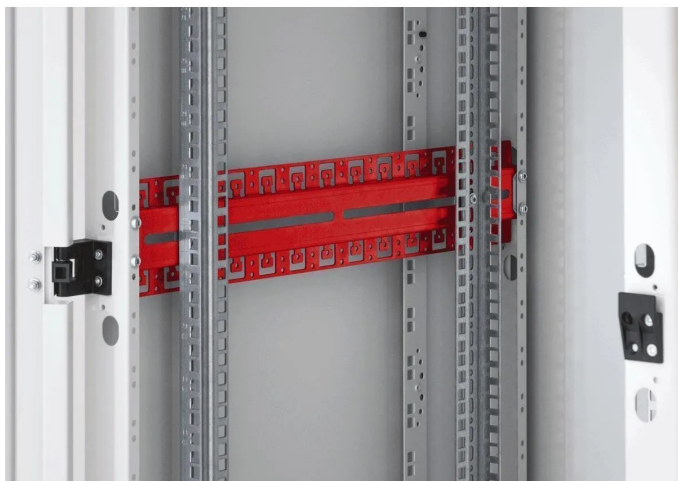

Item no.: 396068

RAX-VP-X88-X1 - 1 pair of cable routing support struts RTA, RYA, RMA-N1, RZA-N1 800x1200 mm

from **28,60 EUR**

Item no.: 396068
shipping weight: 0.50 kg
Manufacturer: Triton

Product Description

Cable guide/support strut set for floor-standing distributors RTA, RYA, RMA-N1, RZA-N1 (pair). For distributors with a load of over 500 kg, we recommend the additional use of cable guide/support struts, which also have a stabilising function. Distributor depth (mm): 1200 Distributor width (mm): 800