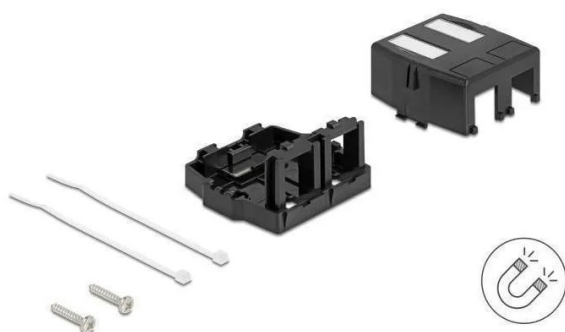

Item no.: 401713

## 85842 - Keystone empty housing 2 port with magnetic underside, black

from **5,91 EUR**

Item no.: 401713  
shipping weight: 0.10 kg  
Manufacturer: Delock

### Product Description

This empty housing by Delock can be used as a junction box on the wall or in housings. The standardised dimensions make it suitable for easy snap-in mounting of two Keystone modules. Secure mounting A built-in magnet allows the box to be attached to suitable metal surfaces; alternatively, the housing has an option for wall mounting with screws. Technical data- 2 keystone ports with 19.2 x 14.9 mm- Cable routing 180°- Integrated labelling field- Magnetic underside- Plastic housing- Wall mounting bracket integrated in the housing- Colour: black- Dimensions (LxWxH): approx. 57.3 x 54.5 x 32.4 mm Package contents- Keystone empty housing- 2 x cable ties- 2 x screws Packaging- Resealable bag