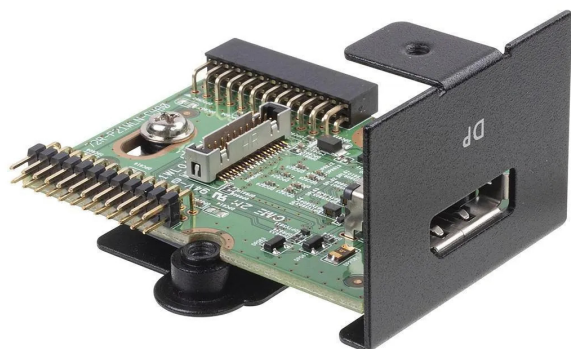

Item no.: 375310

DDP01 - DisplayPort 1.2 daughter board

from **74,82 EUR**

Item no.: 375310
shipping weight: 0.10 kg
Manufacturer: Shuttle

Product Description

Shuttle offers a wide range of optional accessories for the Box PCs BPCWL02 and BPCAL02. With the Shuttle Accessory DDP01, a DisplayPort graphics port (DP 1.2) can be added to the front of the Box PC. Note: an HDMI port is already permanently installed on the rear of the Box PC. Compatibility- Compatible with the Shuttle Box PCs BPCWL02 and BPCAL02- For installation instructions and possible combinations with other optional ports, please refer to the PDF specification for DDP01 Technical features- Digital DisplayPort v1.2 connection for audio/video playback- Supports up to 2160p Ultra-HD resolution up to 60 frames/sec. Scope of delivery- Bracket with daughterboard- 21-pin adapter cable- One silver screw- Quick start guide EAN Product code: 4046047103898