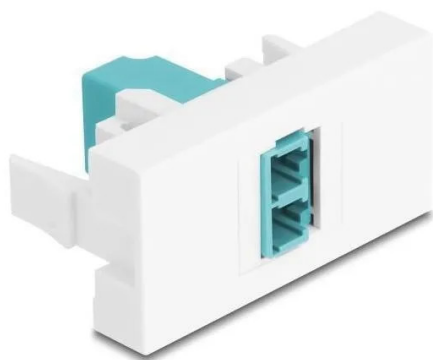

Item no.: 402942

90845 - Easy 45 module LC duplex socket to LC duplex socket white aqua

from **6,06 EUR**

Item no.: 402942
shipping weight: 0.10 kg
Manufacturer: Delock

Product Description

This Easy 45 module by Delock provides a fibre optic connection and is attached to the Delock Easy 45 module system. Thanks to the simple snap-in mechanism, the module sits firmly in place and can be easily removed if necessary. Easy 45 connects Easy 45 is a variable, modular system that allows you to combine components such as sockets, HDMI or USB connections according to your own needs. The Easy 45 modules are standardised and can be installed in various module supports or trunking. Easy 45 forms the interface between electrical, network and system installations and numerous peripheral devices, such as TVs, monitors, printers, notebooks and many more. Technical data- Connections: 1 x LC duplex socket x LC duplex socket- For multimode fibre- Insertion loss < 0.3 dB- Dust protection caps- Suitable for Delock Easy 45 module rack- Module size: 22.5 x 45 mm- Colour: white / aqua Package contents- Easy 45 module Packaging- Resealable bag