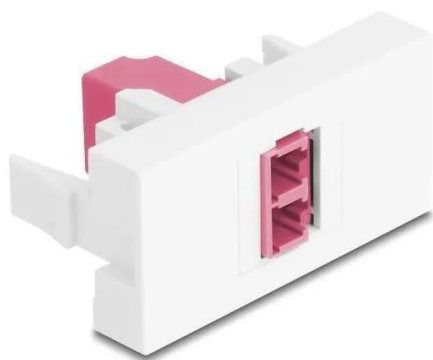

Item no.: 402943

90846 - Easy 45 module LC duplex socket to LC duplex socket white violet

from **6,06 EUR**

Item no.: 402943
shipping weight: 0.10 kg
Manufacturer: Delock

Product Description

This Easy 45 module by Delock provides a fibre optic connection and is attached to the Delock Easy 45 module system. Thanks to the simple snap-in mechanism, the module sits firmly in place and can be easily removed if necessary. Easy 45 connects Easy 45 is a variable, modular system that allows you to combine components such as sockets, HDMI or USB connections according to your own needs. The Easy 45 modules are standardised and can be installed in various module supports or trunking. Easy 45 forms the interface between electrical, network and system installations and numerous peripheral devices, such as TVs, monitors, printers, notebooks and many more. Technical data- Connectors: 1 x LC duplex socket 1 x LC duplex socket- For multimode fibre- Insertion loss < 0.3 dB- Dust protection caps- For installation in keystone holders with 19.2 x 14.9 mm- Suitable for Delock Easy 45 module carrier- Module size: 22.5 x 45 mm- Colour: white / violet Package contents- Easy 45 module Packaging- Resealable bag