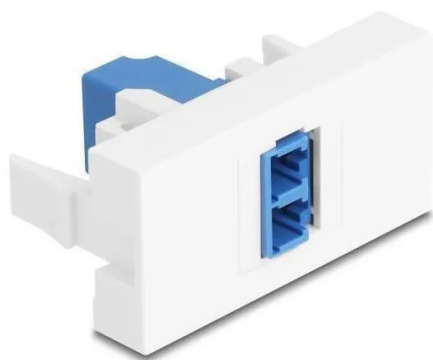

## 90847 - Easy 45 module LC duplex socket to LC duplex socket white blue

from **6,06 EUR**

Item no.: 402944  
shipping weight: 0.10 kg  
Manufacturer: Delock

### Product Description

This Easy 45 module by Delock provides a fibre optic connection and is attached to the Delock Easy 45 module system. Thanks to the simple snap-in mechanism, the module sits firmly in place and can be easily removed if necessary. Easy 45 connects Easy 45 is a variable, modular system that allows you to combine components such as sockets, HDMI or USB connections according to your own needs. The Easy 45 modules are standardised and can be installed in various module supports or trunking. Easy 45 forms the interface between electrical, network and system installations and numerous peripheral devices, such as TVs, monitors, printers, notebooks and many more. Technical data- Connections: 1 x LC duplex socket 1 x LC duplex socket- For singlemode fibre- Insertion loss < 0.2 dB- Dust protection caps- Suitable for Delock Easy 45 module rack- Module size: 22.5 x 45 mm- Colour: white / blue Package contents- Easy 45 module Packaging- Resealable bag